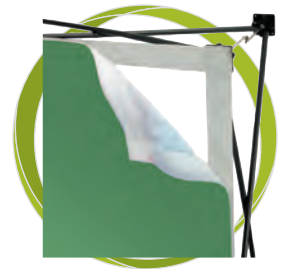

Backlit OneFabric™ - Lights ON

Backlit OneFabric™ - Lights ON

Backlit OneFabric™ - Lights OFF

Backlit OneFabric™

quality & value

Moss' OneFabric™ is built from the highest quality components combined with a wrinkle resistant fabric graphic that stays attached to the frame. The ability to backlight the fabric graphic, makes this the most reliable and versatile fabric pop up on the market. Available in 4x3 Curve and 4x3 Flat options*

lighting fixtures

Our exclusive Light Blanket creates a uniform glow to illuminate and draw attention to your graphics. Lighting fixtures use standard bulbs that can be found at most hardware stores. Light Blankets are easy to attach, simply connect the Velcro tabs on the blanket to the Velcro tabs on the hubs of the frame. Only one plug is required and it will work with any standard outlet.

Frame can be used with or without the light blanket. Lighting packages can also be added to existing frames.

portable & lightweight

The Backlit OneFabric™ is easy to set up - the display can be set up by one person in five minutes, with no tools. The entire display, including the lights, collapses into a sturdy rolling hard case for convenient storage and mobility. Lights come wrapped in a thick fabric sleeve for added protection.

* End caps will have slight shadows that are created from the cross bars.
Hubs on flat frame may create a small thin shadow on the graphic.

Grab customers' attention!
It has never been easier or more economical to own a 10 ft backlit display.